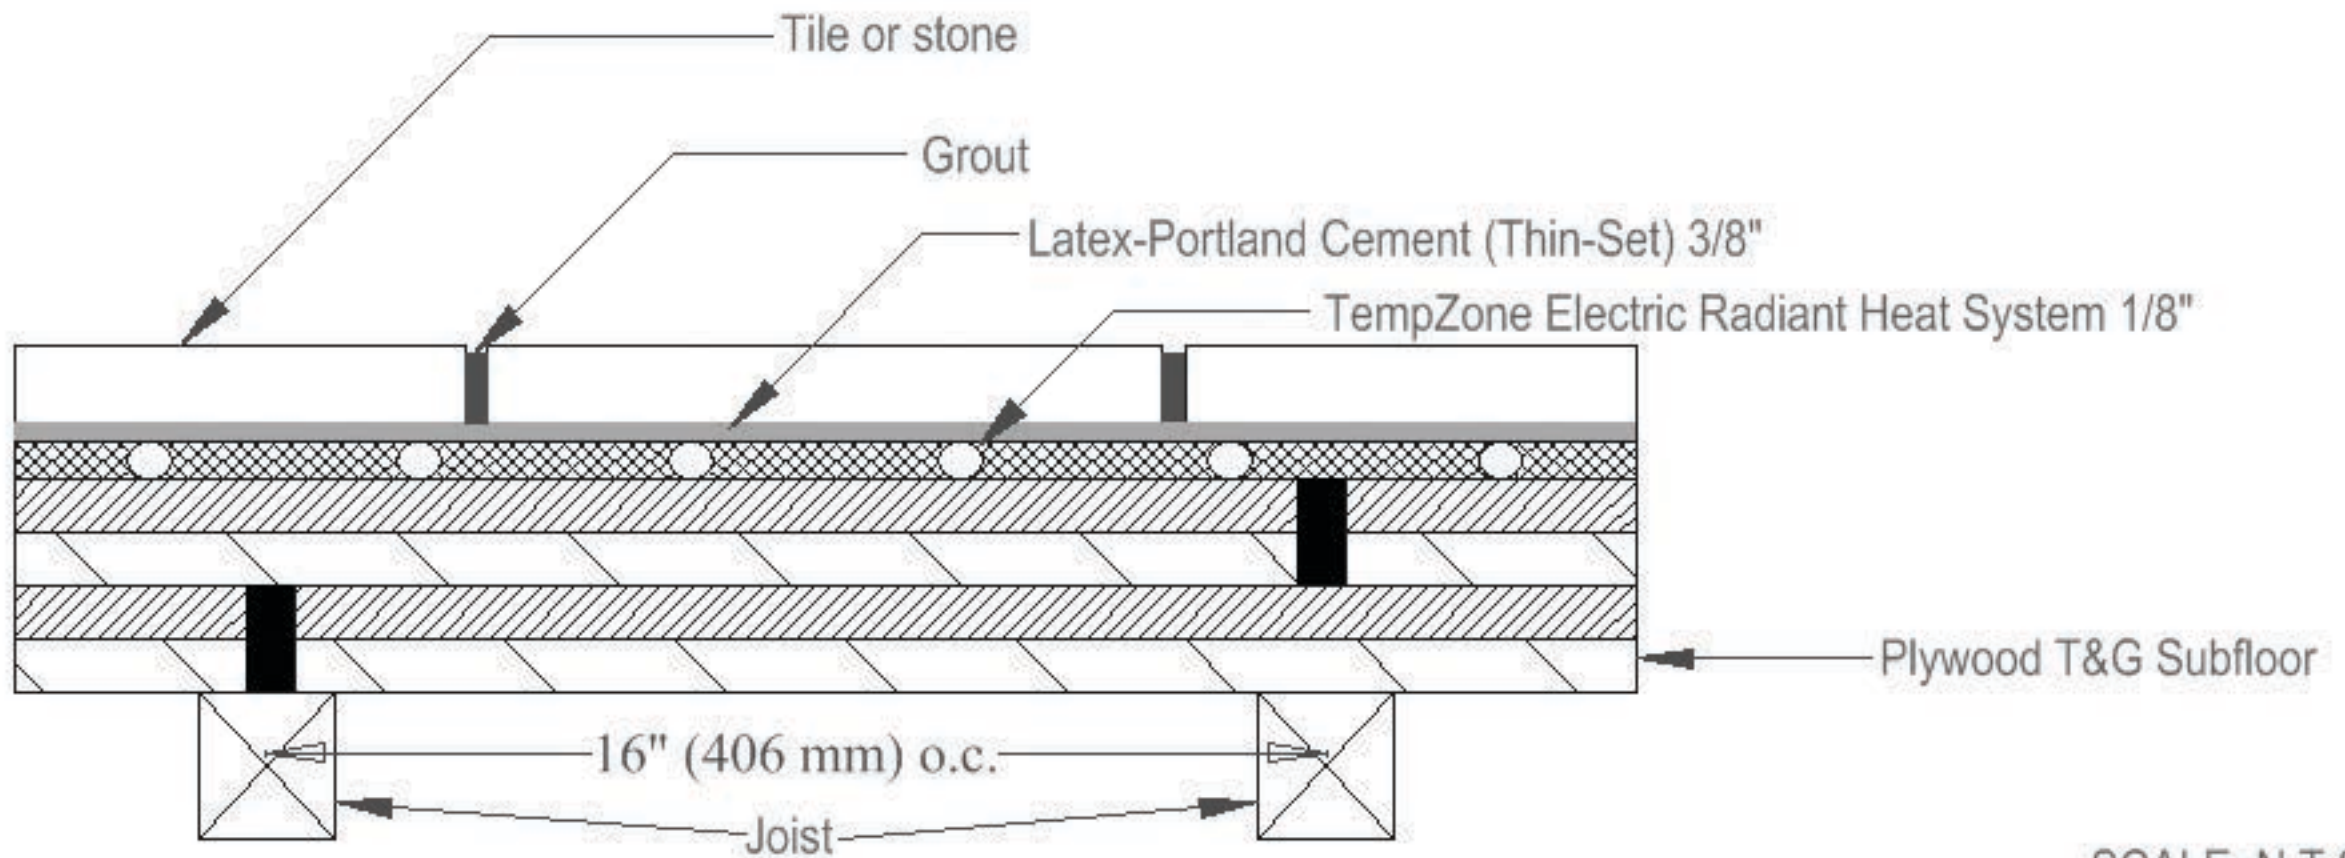

WarmlyYours

Be Connected.

Be Warm. Be Radiant.

SCALE: N.T.S.

Application: Tile / Plywood / Latex-Portland Cement (Thin-set)

Company : WarmlyYours PH: 1-800-875-5285 FAX: 1-800-408-1100

Product : TempZone