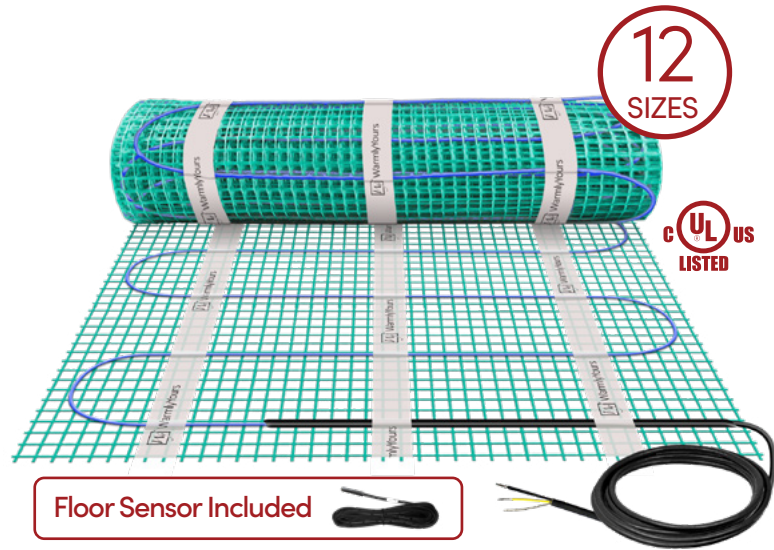

# TempZone™ Easy Mat

TempZone™ Easy Mats provide an affordable way to add radiant heating to smaller spaces. Ideal for “spot-heating,” they can be installed in front of kitchen appliances or bath fixtures, delivering warmth where you need it most.

Featuring durable fluoropolymer heating cables, these 120-volt mats ensure long-lasting performance and even heat distribution. Perfect for moderately sized bathrooms, kitchen floors, or high-traffic areas in larger kitchens.

## Product Information

Heating Output	15 watts per sq. ft.
Cable Spacing	3" loops, ensuring even heat distribution
Warranty	25-year No Nonsense™ Warranty
Listings	cULus Listed, Wet Location Listed (in the US)
Flooring Types	Tile, stone, wood, laminate, carpet, and vinyl