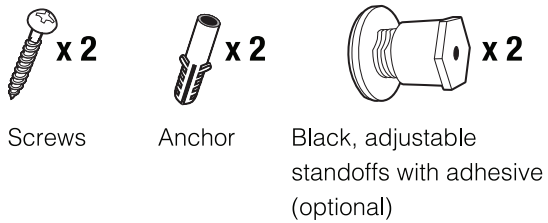

**Tools Required**

**Supplied Hardware**

**Front**

**Back**

**AUDREY LED MIRROR DIMENSIONS  
MR-4824D-AUD**

Product improvements are continual.  
Measurements may vary.  
Please verify all dimensions prior to installation.