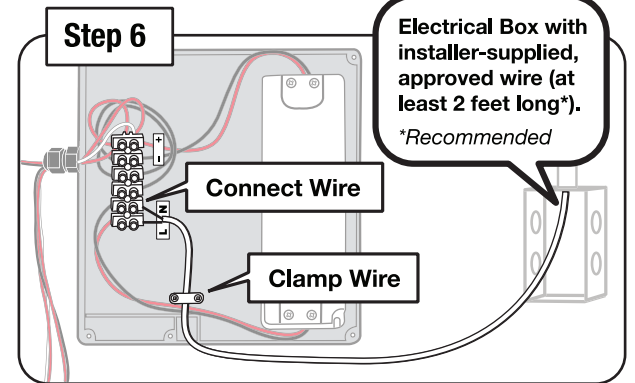

**AUDREY LED MIRROR DIMENSIONS  
MR-3624D-AUD**

Product improvements are continual.  
Measurements may vary.  
Please verify all dimensions prior to installation.

**AUDREY LED MIRROR DIMENSIONS  
MR-4028D-AUD**

Product improvements are continual.  
Measurements may vary.  
Please verify all dimensions prior to installation.

**Mounting Instructions**

-----  
**Vertical Mounting Instructions**  
-----

----- **Horizontal Mounting Instructions** -----