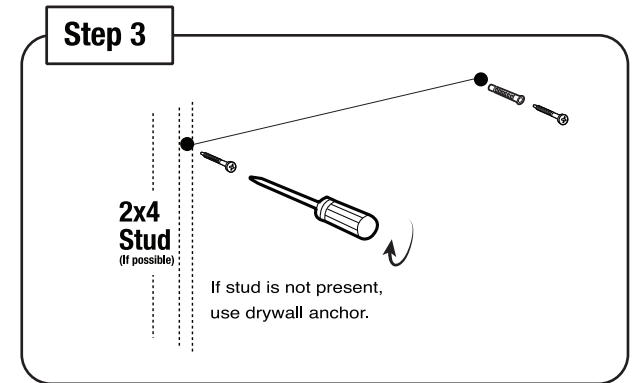

**AUDREY LED MIRROR DIMENSIONS  
MR-3624D-AUD**

Product improvements are continual.  
Measurements may vary.  
Please verify all dimensions prior to installation.

**AUDREY LED MIRROR DIMENSIONS  
MR-4028D-AUD**

Product improvements are continual.  
Measurements may vary.  
Please verify all dimensions prior to installation.

**Mounting Instructions**

-----  
**Vertical Mounting Instructions**  
-----

----- **Horizontal Mounting Instructions** -----