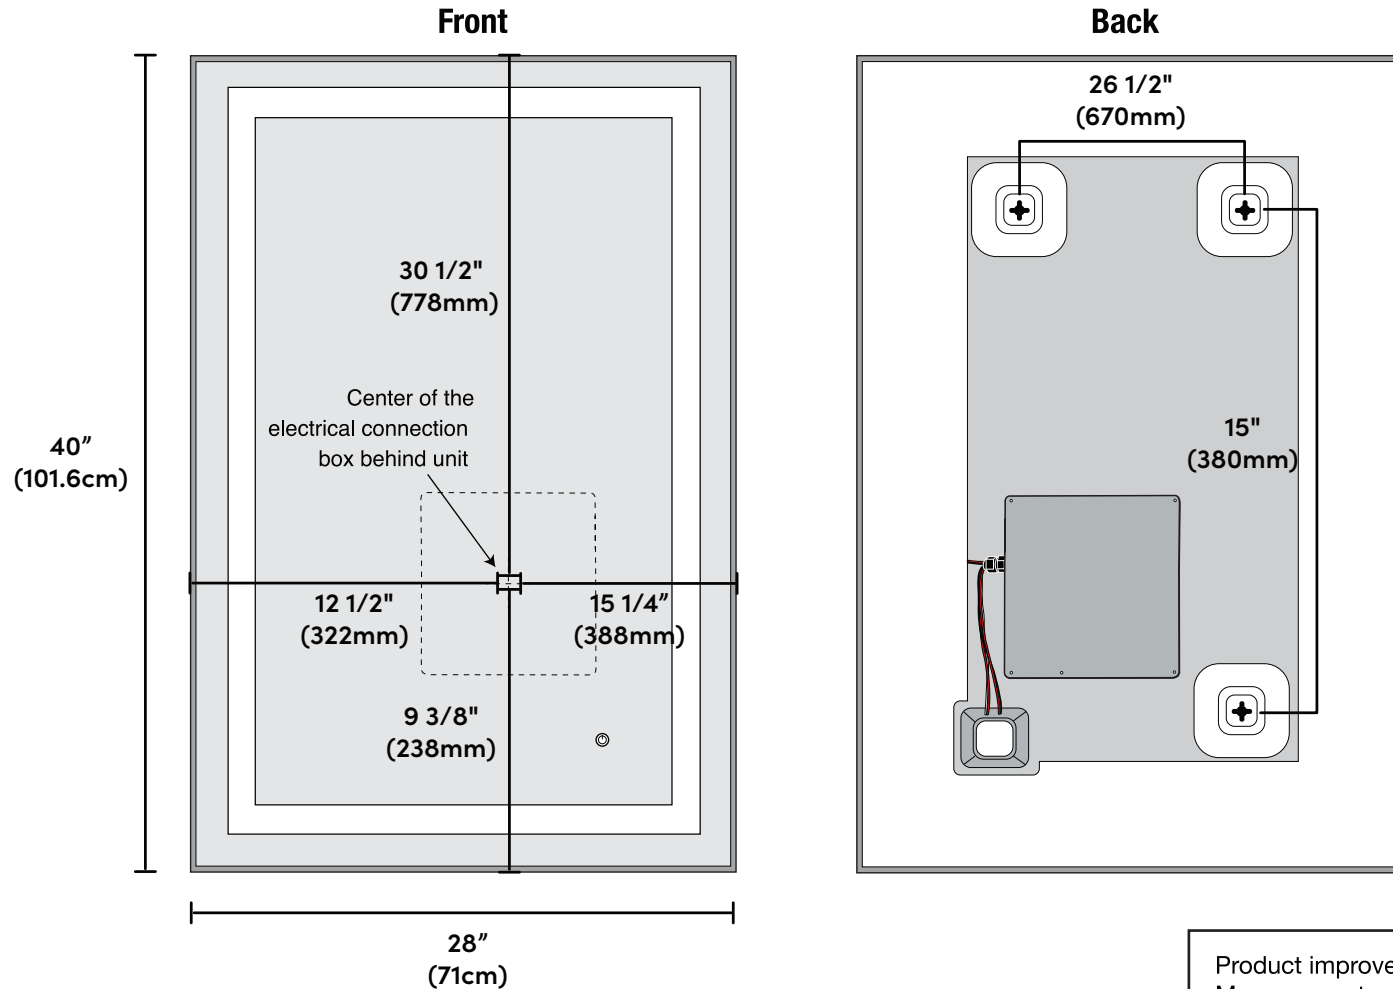

**Tools Required**

**Supplied Hardware**

**Front**

**Back**

**AUDREY LED MIRROR DIMENSIONS  
MR-4824D-AUD**

Product improvements are continual.  
Measurements may vary.  
Please verify all dimensions prior to installation.

**AUDREY LED MIRROR DIMENSIONS  
MR-3624D-AUD**

Product improvements are continual.  
Measurements may vary.  
Please verify all dimensions prior to installation.

**AUDREY LED MIRROR DIMENSIONS  
MR-4028D-AUD**

Product improvements are continual.  
Measurements may vary.  
Please verify all dimensions prior to installation.

**Mounting Instructions**

-----  
**Vertical Mounting Instructions**  
-----

----- **Horizontal Mounting Instructions** -----