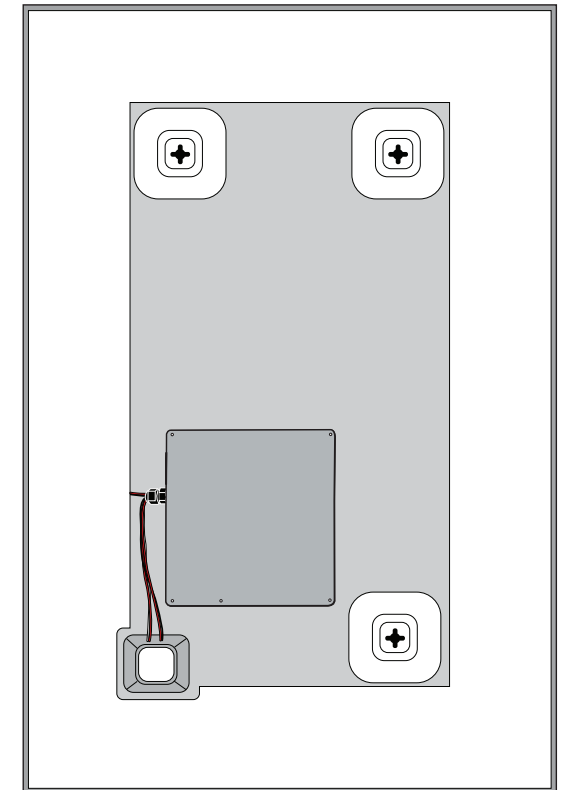

**Tools Required**

**Supplied Hardware**

**Front**

**Back**

**AUDREY LED MIRROR DIMENSIONS  
MR-4824D-AUD**

Product improvements are continual.  
Measurements may vary.  
Please verify all dimensions prior to installation.

**AUDREY LED MIRROR DIMENSIONS  
MR-3624D-AUD**

Product improvements are continual.  
Measurements may vary.  
Please verify all dimensions prior to installation.

**AUDREY LED MIRROR DIMENSIONS  
MR-4028D-AUD**