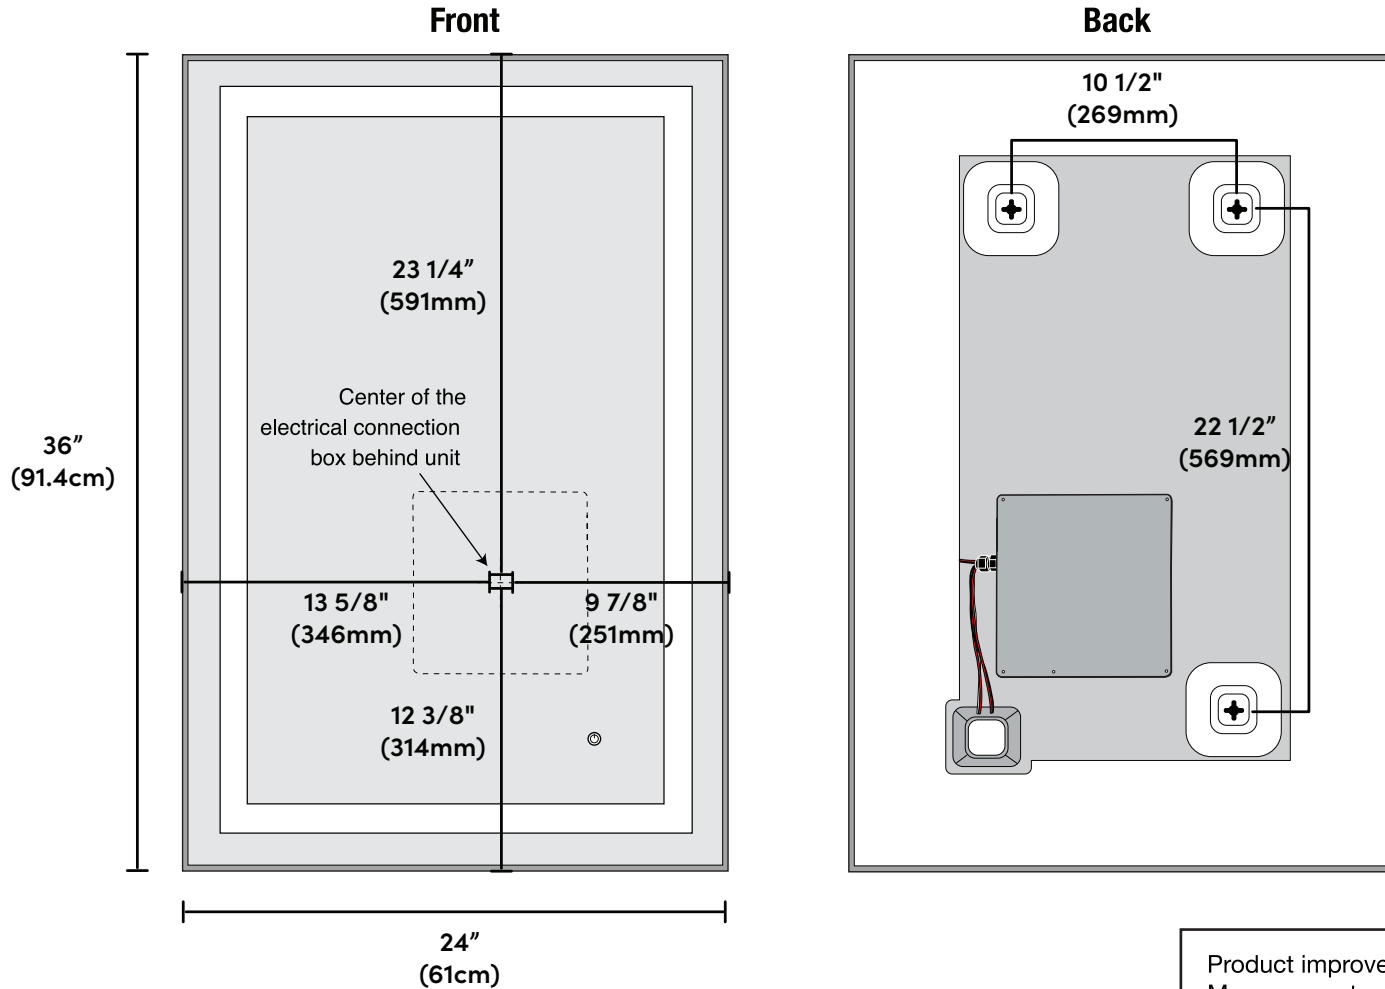

**Tools Required**

**Supplied Hardware**

**Front**

**Back**

**AUDREY LED MIRROR DIMENSIONS  
MR-4824D-AUD**

Product improvements are continual.  
Measurements may vary.  
Please verify all dimensions prior to installation.

**AUDREY LED MIRROR DIMENSIONS  
MR-3624D-AUD**

Product improvements are continual.  
Measurements may vary.  
Please verify all dimensions prior to installation.

**AUDREY LED MIRROR DIMENSIONS  
MR-4028D-AUD**

Product improvements are continual.  
Measurements may vary.  
Please verify all dimensions prior to installation.

**Mounting Instructions**

-----  
**Vertical Mounting Instructions**  
-----

----- **Horizontal Mounting Instructions** -----