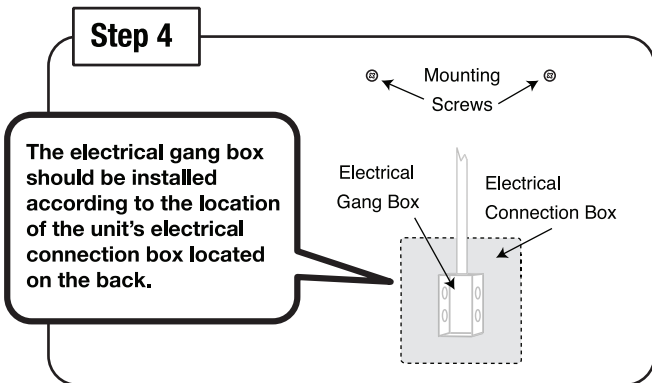

**AUDREY LED MIRROR DIMENSIONS  
MR-3624D-AUD**

Product improvements are continual.  
Measurements may vary.  
Please verify all dimensions prior to installation.

**AUDREY LED MIRROR DIMENSIONS  
MR-4028D-AUD**

Product improvements are continual.  
Measurements may vary.  
Please verify all dimensions prior to installation.

**Mounting Instructions**

-----  
**Vertical Mounting Instructions**  
-----

----- **Horizontal Mounting Instructions** -----