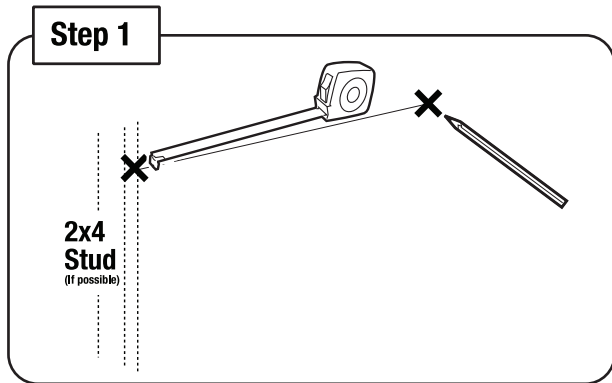

**Tools Required**

**Supplied Hardware**

**Front**

**Back**

**AUDREY LED MIRROR DIMENSIONS  
MR-4824D-AUD**

Product improvements are continual.  
Measurements may vary.  
Please verify all dimensions prior to installation.

**AUDREY LED MIRROR DIMENSIONS  
MR-3624D-AUD**

Product improvements are continual.  
Measurements may vary.  
Please verify all dimensions prior to installation.

**AUDREY LED MIRROR DIMENSIONS  
MR-4028D-AUD**

Product improvements are continual.  
Measurements may vary.  
Please verify all dimensions prior to installation.

**Mounting Instructions**

-----  
**Vertical Mounting Instructions**  
-----

----- **Horizontal Mounting Instructions** -----