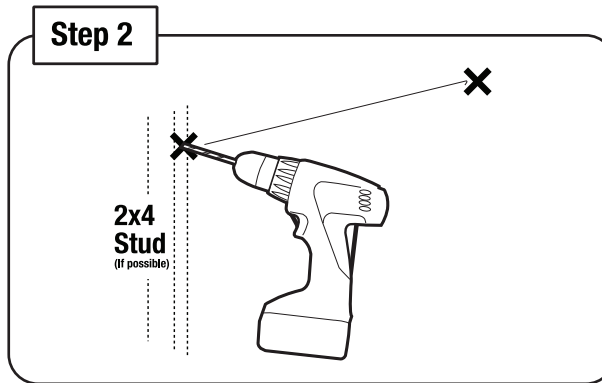

**AUDREY LED MIRROR DIMENSIONS  
MR-3624D-AUD**

Product improvements are continual.  
Measurements may vary.  
Please verify all dimensions prior to installation.

**AUDREY LED MIRROR DIMENSIONS  
MR-4028D-AUD**

Product improvements are continual.  
Measurements may vary.  
Please verify all dimensions prior to installation.

**Mounting Instructions**

-----  
**Vertical Mounting Instructions**  
-----

----- **Horizontal Mounting Instructions** -----