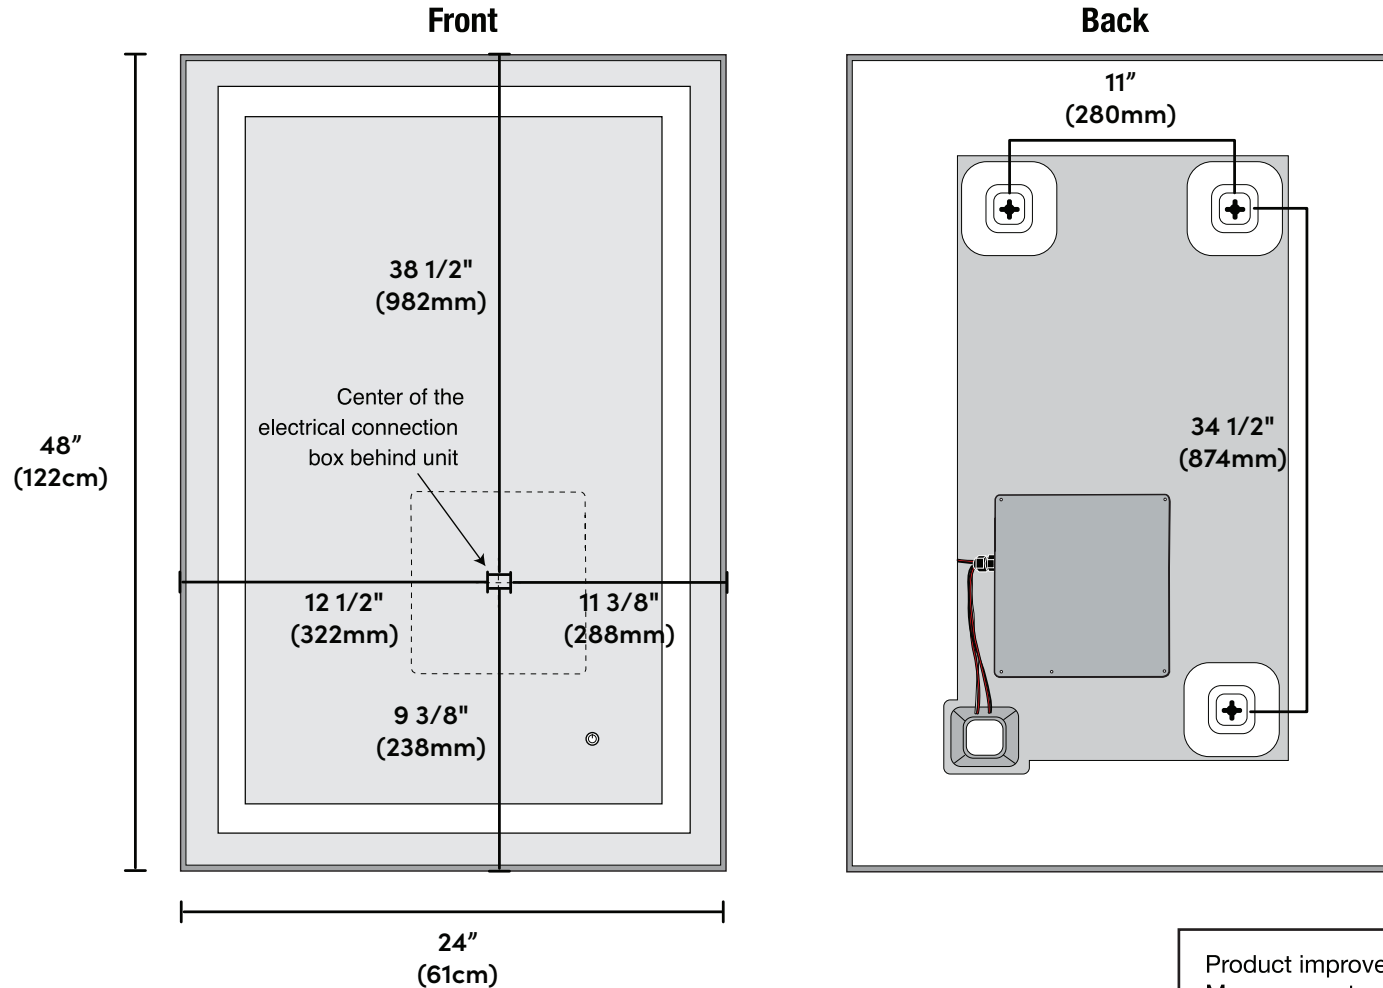

**Tools Required**

**Supplied Hardware**

**Front**

**Back**

**AUDREY LED MIRROR DIMENSIONS  
MR-4824D-AUD**

Product improvements are continual.  
Measurements may vary.  
Please verify all dimensions prior to installation.

**AUDREY LED MIRROR DIMENSIONS  
MR-3624D-AUD**

Product improvements are continual.  
Measurements may vary.  
Please verify all dimensions prior to installation.

**AUDREY LED MIRROR DIMENSIONS  
MR-4028D-AUD**

Product improvements are continual.  
Measurements may vary.  
Please verify all dimensions prior to installation.

**Mounting Instructions**

-----  
**Vertical Mounting Instructions**  
-----

----- **Horizontal Mounting Instructions** -----