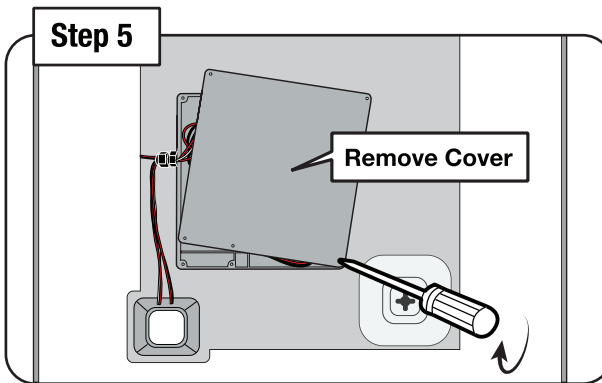

**AUDREY LED MIRROR DIMENSIONS  
MR-3624D-AUD**

Product improvements are continual.  
Measurements may vary.  
Please verify all dimensions prior to installation.

**AUDREY LED MIRROR DIMENSIONS  
MR-4028D-AUD**

Product improvements are continual.  
Measurements may vary.  
Please verify all dimensions prior to installation.

**Mounting Instructions**

-----  
**Vertical Mounting Instructions**  
-----

----- **Horizontal Mounting Instructions** -----