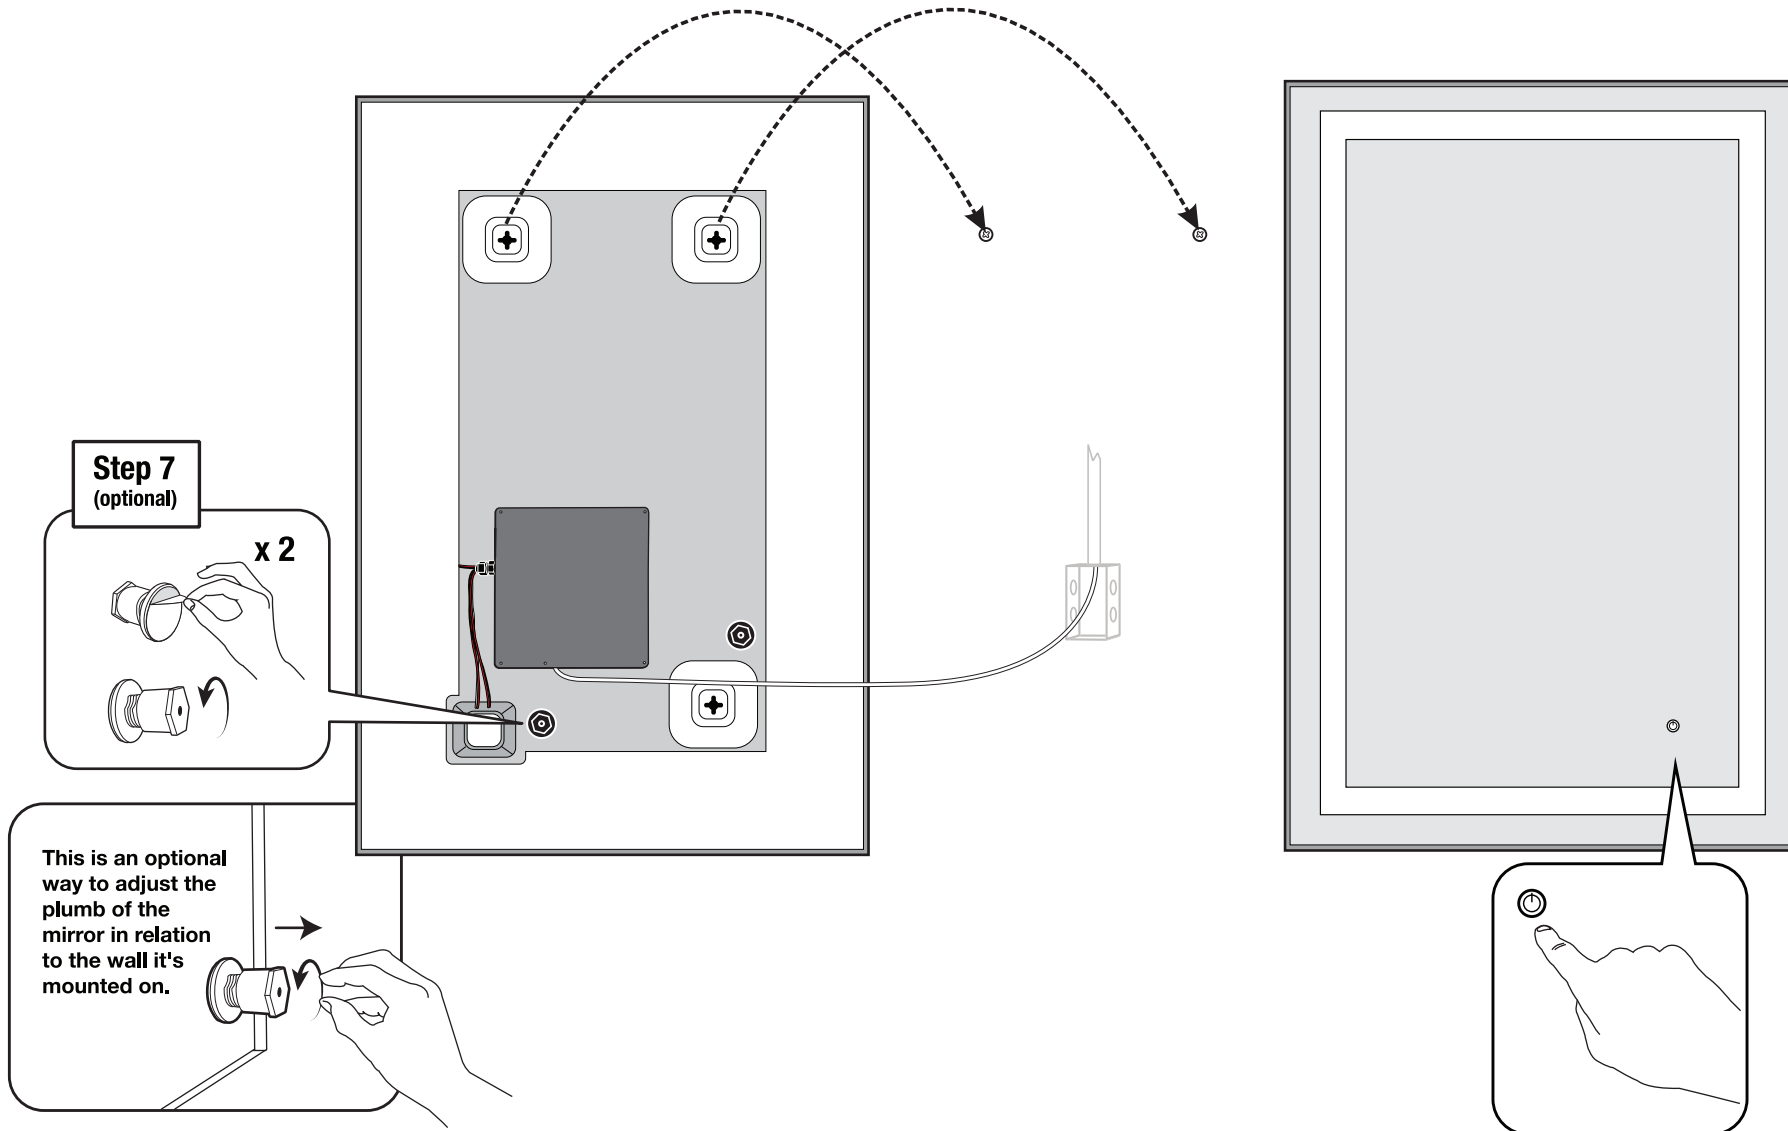

**AUDREY LED MIRROR DIMENSIONS  
MR-3624D-AUD**

Product improvements are continual.  
Measurements may vary.  
Please verify all dimensions prior to installation.

**AUDREY LED MIRROR DIMENSIONS  
MR-4028D-AUD**

Product improvements are continual.  
Measurements may vary.  
Please verify all dimensions prior to installation.

**Mounting Instructions**

-----  
**Vertical Mounting Instructions**  
-----

----- **Horizontal Mounting Instructions** -----