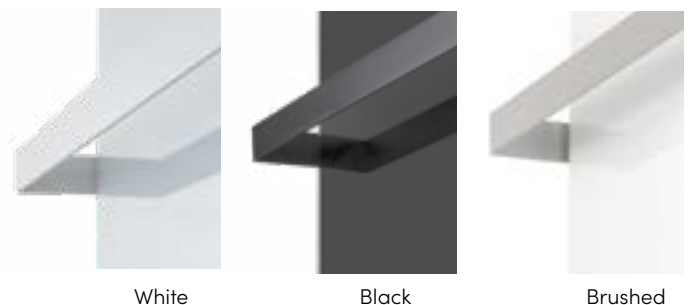

Ember 24" Towel Holder Bar

Up to two towel bars can be installed per Ember radiant panel. To keep installation simple, the towel bars can be quickly and easily attached to holes located on the backside of the vertically mounted panel.

For 47" x 24" models the 2 mounting points are 16 3/4" from top and bottom of the panel. For 35" x 24" models, the 2 mounting points are 9" from the bottom and top of the panel.

- This accessory works with all Ember radiant heating panels excluding the 35" x 12" Ember Flex Panel
- Available with brushed, white, or black finishes

SKU	Weight	Finish	MSRP
IP-EM-ACC-BAR	1.5 lb	Brushed	$89
IP-EM-ACC-BAR-BLK	1.5 lb	Black	$99
IP-EM-ACC-BAR-WHT	1.5 lb	White	$99