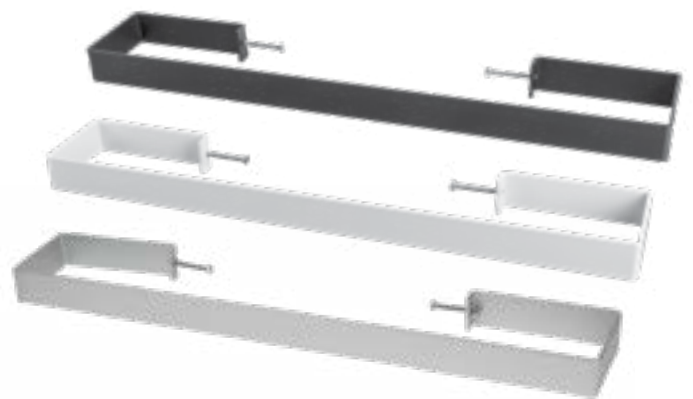

Ember 24" Towel Holder Bar

Up to two towel bars can be installed per Ember radiant panel. To keep installation simple, the towel bars can be quickly and easily attached to holes located on the backside of the vertically mounted panel.

For 47" x 24" models the 2 mounting points are 16 3/4" from top and bottom of the panel. For 35" x 24" models, the 2 mounting points are 9" from the bottom and top of the panel.

- This accessory works with all Ember radiant heating panels excluding the 35" x 12" Ember Flex Panel
- Available with brushed, white, or black finishes

SKU	Weight	Finish	MSRP
IP-EM-ACC-BAR	1.5 lb	Brushed	$89
IP-EM-ACC-BAR-BLK	1.5 lb	Black	$99
IP-EM-ACC-BAR-WHT	1.5 lb	White	$99