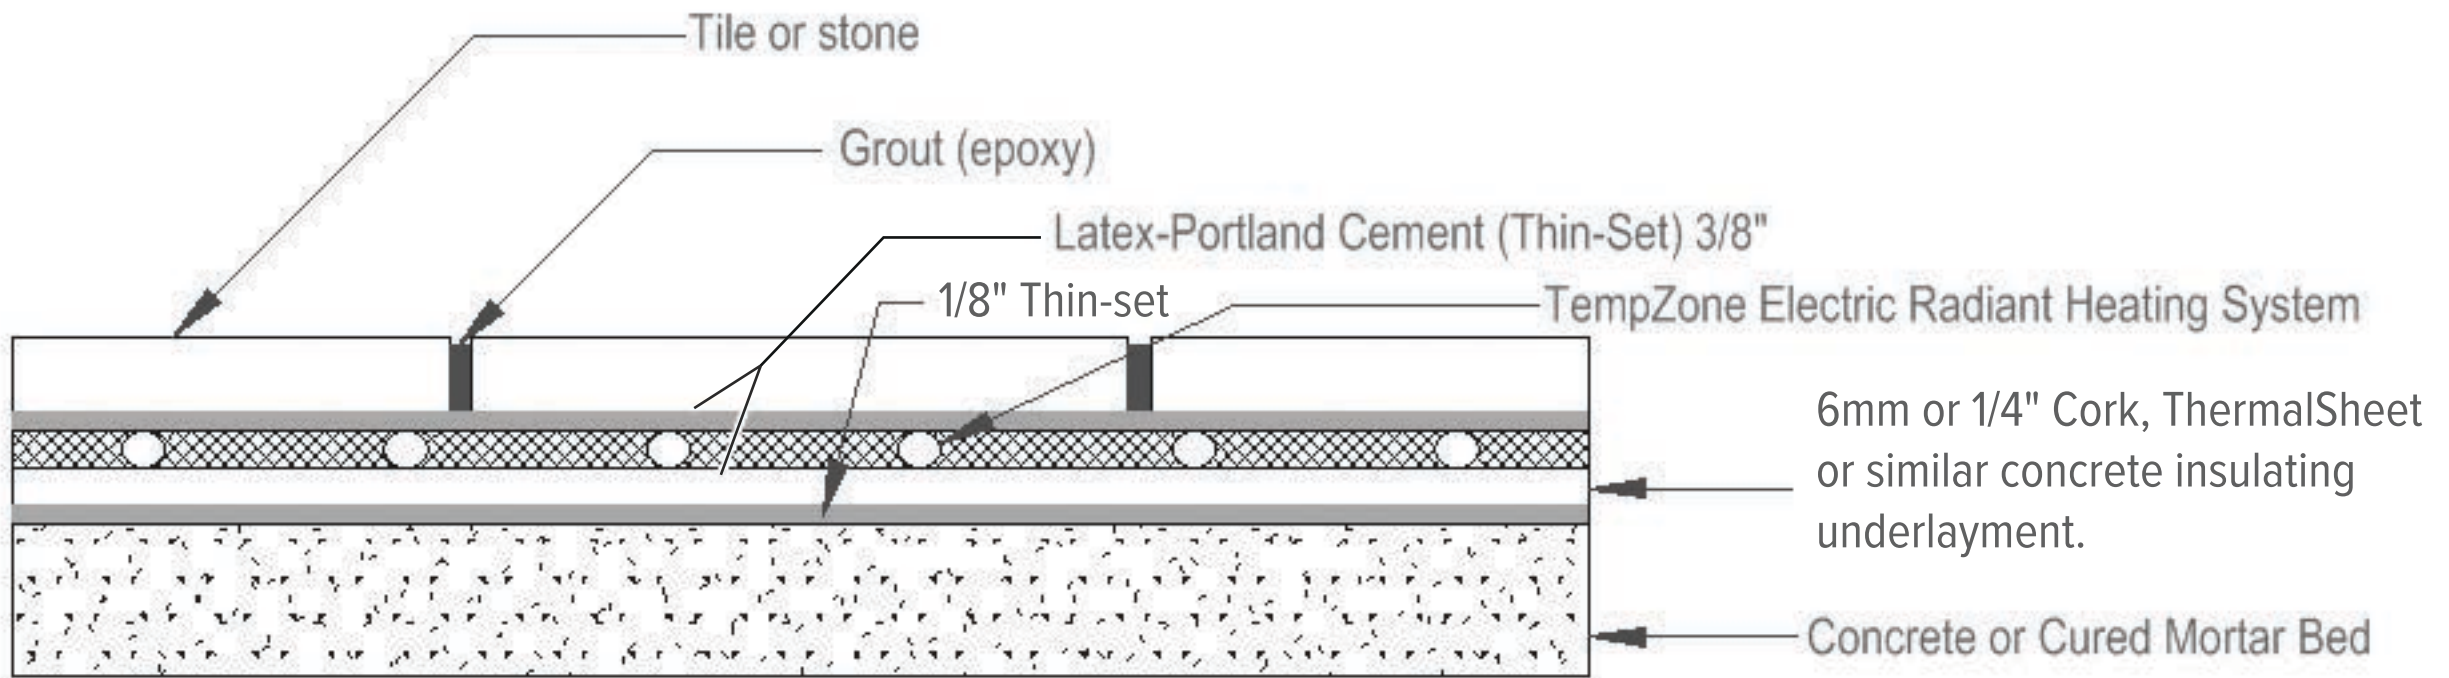

WarmlyYours

Be Connected.

Be Warm. Be Radiant.

SCALE: N.T.S.

Application : Tile / Insulated Concrete / Latex-Portland Cement (Thin-Set)

Company : WarmlyYours PH: 1-800-875-5285 FAX: 1-800-408-1100

Product : TempZone