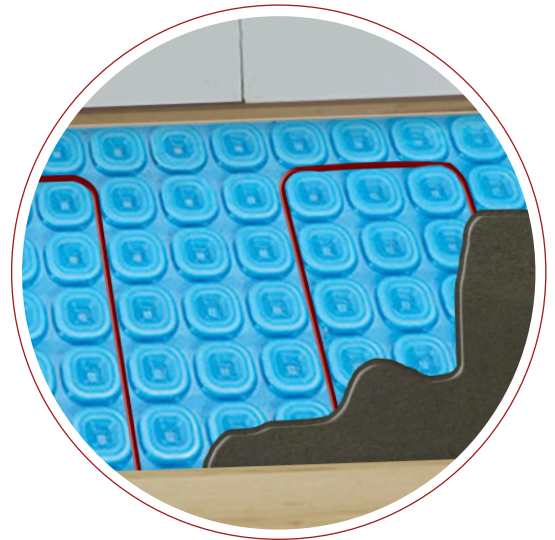

TempZone™ Cable

Fixing Strips vs Prodeso Membrane

WarmlyYours TempZone™ Floor Heating Cable (Twin) brings radiant warmth and comfort to any room. This free-form cable provides the ultimate in flexibility, making it easy to customize installation for rooms of any size and shape.

Every TempZone™ Cable Heating System includes:

25 Year Warranty

24/7 Installation Support & Lifetime Technical Support

TempZone™ Cable with Cable Fixing Strips

TempZone™ Cable with PRODESO Membrane

Coverage	Maximum Flexibility	Maximum Flexibility
Cost	Minimal Cost	Moderate Cost
Spacing Options	3" or 4"	3.75" or 5"
Wattage Options	11-15 W/ft ²	9-12 W/ft ²
Uncoupling (Crack Suppression)	N/A	Yes
Load Distribution	N/A	Yes
Water Proofing	N/A	Yes (with PROBAND)
Vapor Management	N/A	Yes
Installation Speed	Moderate to Quick (Depending on experience)	Quick, 1 day
When it's best to use	<ul style="list-style-type: none"> • If you have a well constructed subfloor. • If you're not in a time-crunch. • If you're on a budget. 	<ul style="list-style-type: none"> • If you have subfloor issues. • If you want a waterproof subfloor. • If you need quick installation.